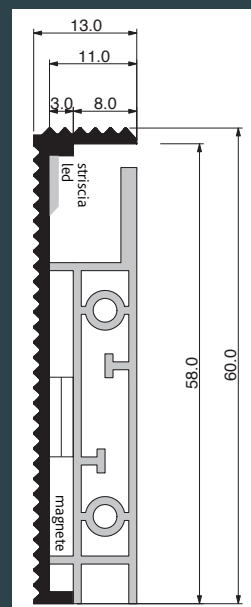

Versione alluminio
con led
fissaggio con magnete.

Fixing with magnet
aluminium with led
version.